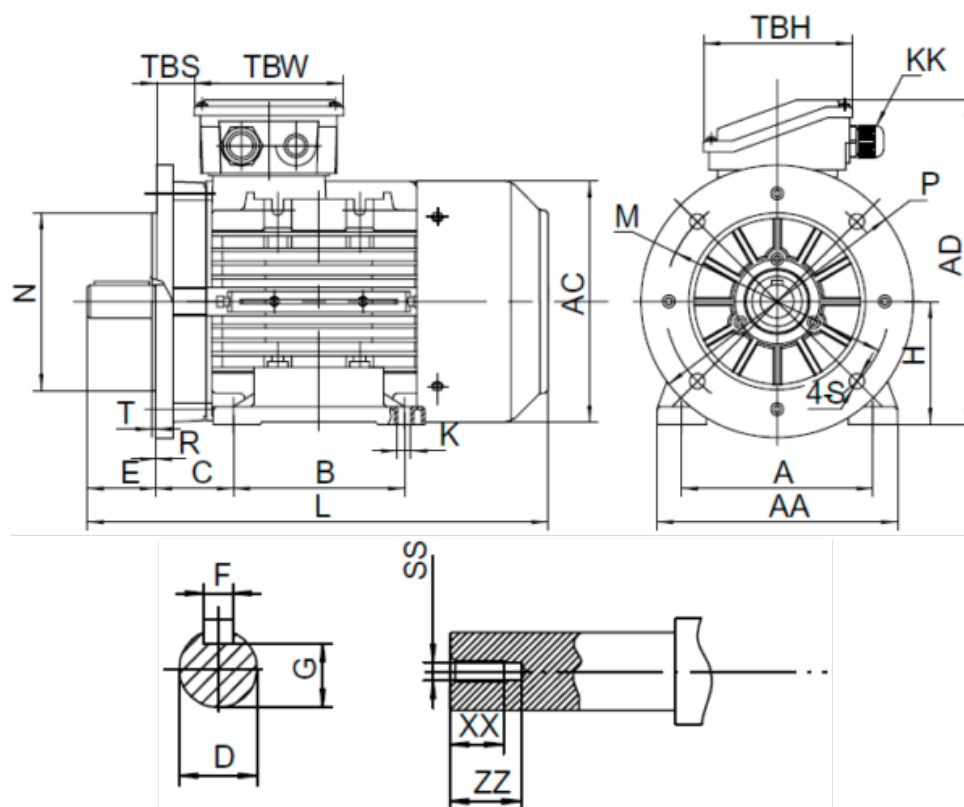

Data Sheet

Article number: 25180022041740

Description: Kleedrive T3A 100L1-4 2.2kw 1400 rpm UL/CSA
3x230/400V 50 HZ IP55 B35 Eff=86,7%

Measures

A = 160	F = 8	TBW = 118
AA = 200	G = 24	XX = 22
AC = Ø199	H = 100	ZZ = 30
AD = 260	HD = 160	
B = 140	L = 376	
C = 63	SS = M10	
D = Ø28	TBH = 118	
E = 60	TBS = 32	